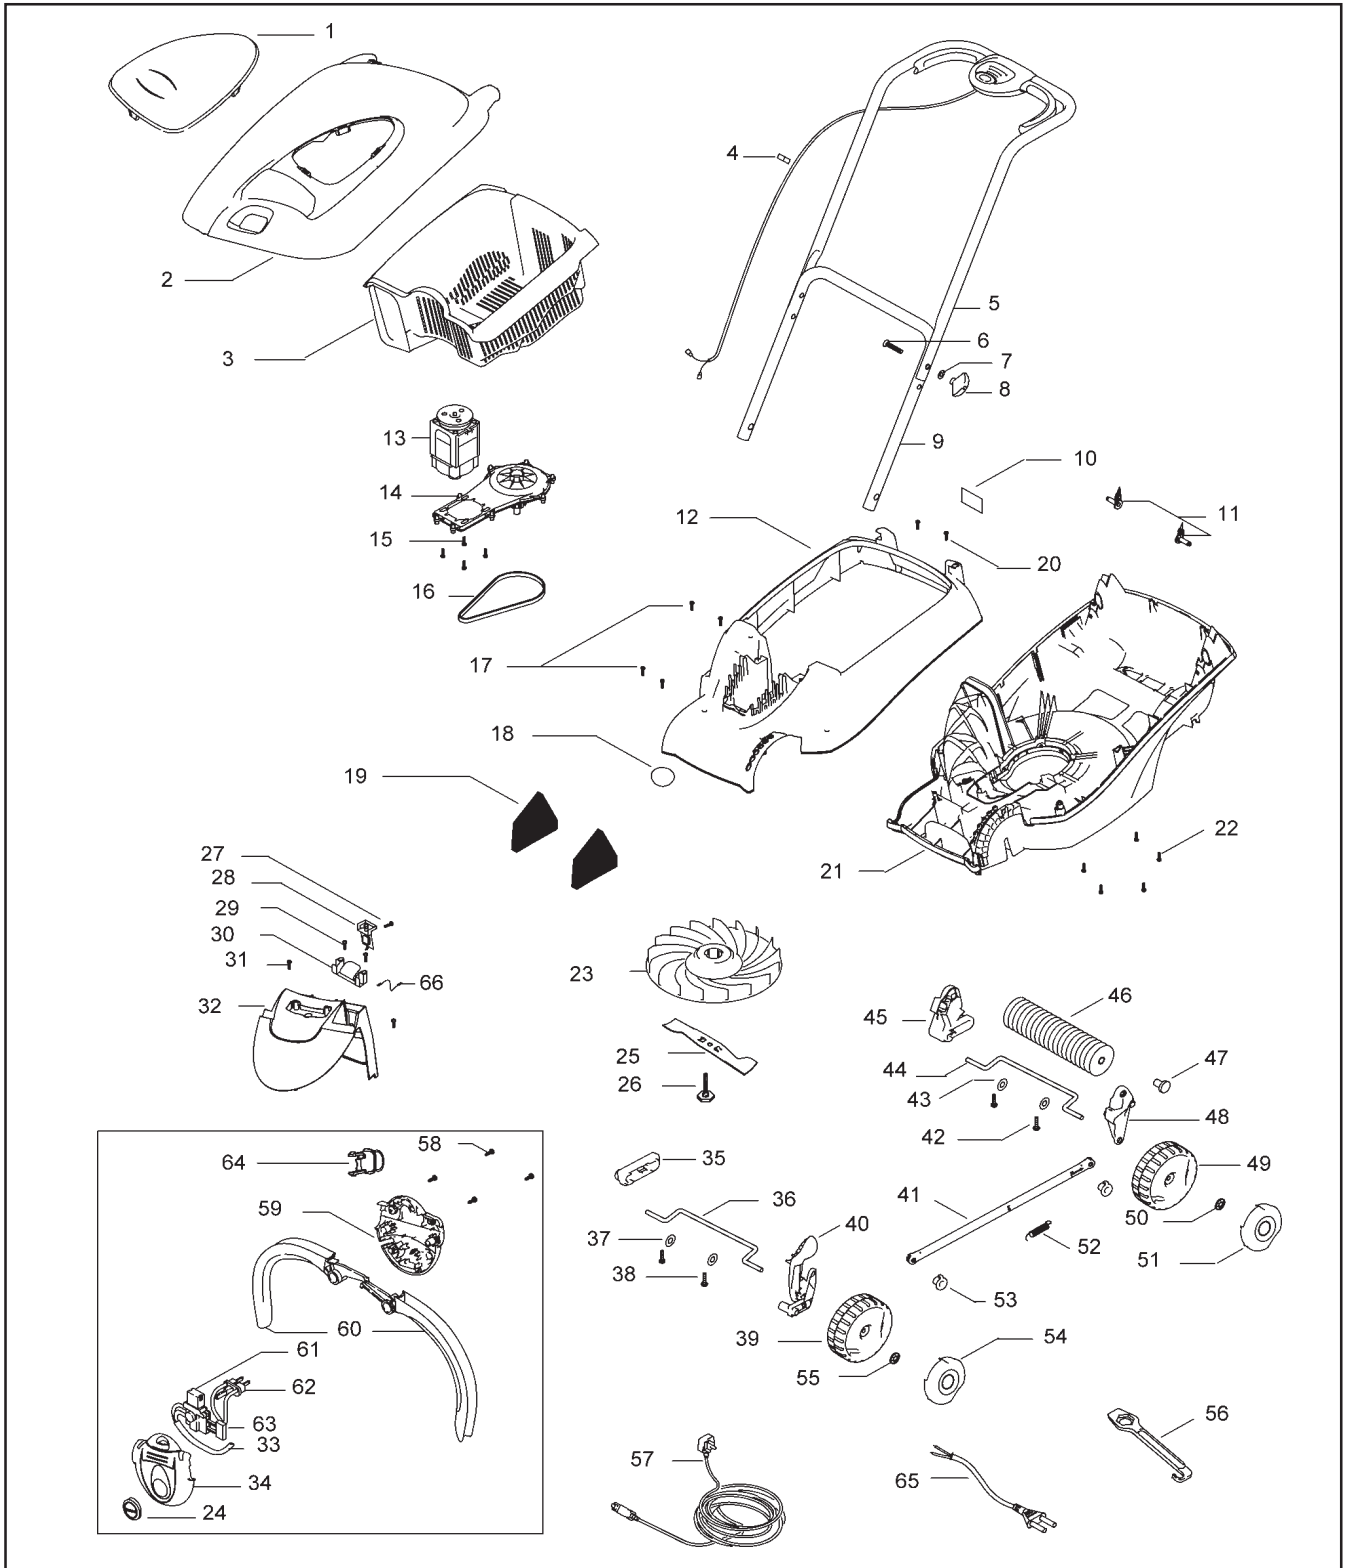

brand **Flymo**

date **05.02.2004** Sheet **1/2**

Publication No. **AP0402003**

Model

Roller compact 400
Roller compact 400
Roller compact 400

Product Number

9644404-01 (UK)
9644404-62 (Eu)
9644404-22 (CH)

brand	Flymo

date	05.02.2004	Sheet 2/2

Roller Compact 400

pos	Part No	Description	Qty	pos	Part No	Description	Qty
1	*	5119520-00/4	Vision window	1			
2		5119656-00/6	Lid assy	1	39	5128201-00/0	Wheel
		includes * item		40	5128200-00/2	Height adjustment arm	1
3		5107102-00/5	Grass basket	1	41	5128182-00/2	Link rod
4		5138574-00/8	Cable clip	2	42	5149753-01/3	Screw
5		5118303-00/6	Handle, upper	1	43	5139189-00/4	Washer
6		5149198-01/1	Bolt	2	44	5128199-00/6	Axle
7		5140266-00/7	Washer	2	45	5128205-00/1	Spacer Rear RH
8		5107091-64/6	Wing knob	2	46	5128204-00/4	Roller
9		5118323-00/4	Handle lower	1	47	5130789-00/1	Roller pin
10		5138587-00/0	Label, warning	1	48	5128203-00/6	Spacer Rear LH
11		5130680-00/1	Handle fix	2	49	5128206-00/9	Wheel
12		5107100-00/9	Deck upper	1	50	5149680-00/0	Starlock washer
13		5119655-00/8	Motor	1	51	5128207-00/7	Hub cap
14		5119595-00/6	Drive assy	1	52	5131090-00/2	Spring
15		5139608-00/3	Screw	4	53	5131091-00/0	Pin
16		5131073-00/8	Belt	1	54	5128202-00/8	Hub cap
17		5149753-01/3	Screw	4	55	5149680-00/0	Starlock washer
18		5131139-00/7	Badge	1	56	5127933-00/9	Spanner
19		5131092-00/8	Filter	2	57	UK,Eu 5127250-03/2	Cable
20		5149753-01/3	Screw	2	58	5130873-00/2	Screw
21		5107099-00/3	Deck lower	1	59	UK,CH 5119457-68/6	Switchbox lower
22		5139608-00/3	Screw	5		Eu 5119458-68/4	Switchbox lower
23		5119481-00/9	Impeller	1	60	5130896-00/3	Levers kit
24		5131030-64/4	Button, lock off	1	61	5130504-00/3	Switch
25		5119480-00/1	Blade	1	62	UK,CH 5127696-00/2	Pin retainer
26		5137608-00/5	Blade bolt	1		Eu 5131117-00/3	Pin retainer
27		5130755-00/1	Screw	1	63	5148397-01/0	Capacitor
28		5130747-00/8	Switch/bracket assy	1	64	CH 5127732-68/2	Cord anchor
29		5149753-01/3	Screw	2	65	CH 5147000-03/7	Lead
30		5127871-00/1	Lid latch	1	66	5130700-00/7	Cowl Lead assy
31		5149753-01/3	Screw	2			
32		5107101-00/7	Motor cowl	1			
33		5130710-01/4	Lead assy	1			
34		5119456-68/8	Switchbox upper	1			
35		5131089-00/4	Spacer, front RH	1			
36		5128199-00/6	Axle	1			
37		5139189-00/4	Washer	2			
38		5149753-01/3	Screw	2